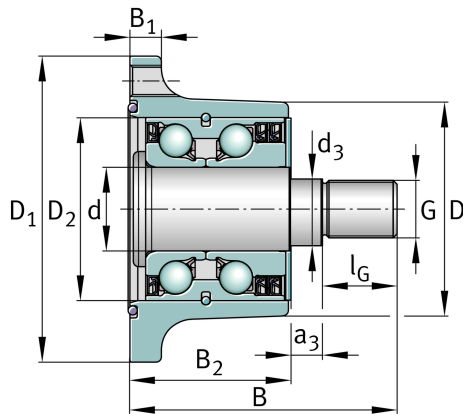

**F-673270.05.TILL**

Bearing

Materiálové číslo Schaeffler:  
0963957370000

Schaeffler Field Pro Disk Harrow Units

## Technické informace

**Main Dimensions & Performance Data**

d	32 mm	Bolt diameter
D	81,6 mm	Outer diameter housing
D <sub>1</sub>	117 mm	Diameter flange
B	102 mm	Total height unit
C <sub>r</sub>	50.000 N	Basic dynamic load rating, radial
C <sub>0r</sub>	40.000 N	Basic static load rating, radial
≈m	2,6 kg	Hmotnost

**Mounting dimensions**

J	98 mm	Pitch circle diameter (holes)
d <sub>1</sub>	28 mm	Diameter adapter
d <sub>2</sub>	M12x1,25	Fixing bore metric
d <sub>3</sub>	25,5 mm	Length locking device
G	M22x1,5	Connection thread
l <sub>G</sub>	28,5 mm	Length thread
a <sub>3</sub>	12 mm	Width of adapter
n	5	Number of screwing holes

**Dimensions**

D <sub>2</sub>	70 mm	Outer diameter bearing
B <sub>1</sub>	12 mm	Thickness of flange
B <sub>2</sub>	61,5 mm	Height housing