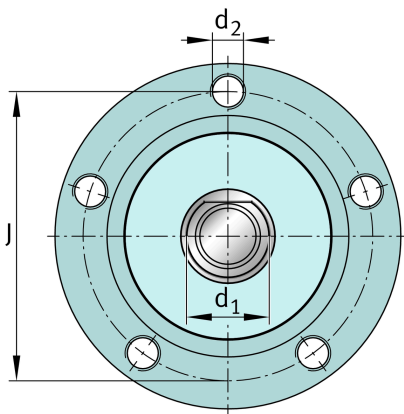

**F-673270.05.TILL**

Bearing

Materiálové číslo Schaeffler:  
0963957370000

Schaeffler Field Pro Disk Harrow Units

## Technické informace

**Main Dimensions & Performance Data**

d	32 mm	Bolt diameter
D	81,6 mm	Outer diameter housing
D <sub>1</sub>	117 mm	Diameter flange
B	102 mm	Total height unit
C <sub>r</sub>	50.000 N	Basic dynamic load rating, radial
C <sub>0r</sub>	40.000 N	Basic static load rating, radial
≈m	2,6 kg	Hmotnost

**Mounting dimensions**

J	98 mm	Pitch circle diameter (holes)
d <sub>1</sub>	28 mm	Diameter adapter
d <sub>2</sub>	M12x1,25	Fixing bore metric
d <sub>3</sub>	25,5 mm	Length locking device
G	M22x1,5	Connection thread
l <sub>G</sub>	28,5 mm	Length thread
a <sub>3</sub>	12 mm	Width of adapter
n	5	Number of screwing holes

**Dimensions**

D <sub>2</sub>	70 mm	Outer diameter bearing
B <sub>1</sub>	12 mm	Thickness of flange
B <sub>2</sub>	61,5 mm	Height housing